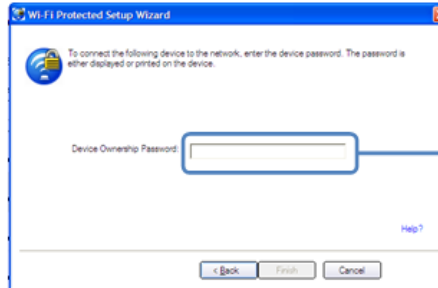

Usage of WPS

Step 2 Launch the client device connected to your device

Step 3 Enable the WPS function of your device. Hold WPS button about 3 seconds to enable this function
*If the security mode of the device is OPEN or SHARE, the WPS function is useless

Step 4 Enable the WPS function of the client

A) Turn on the WiFi

Click "Umobile-XXXXX" under Wireless Network Connection

B) WPS Password

Click "Next"

Insert Password

C) The password

The password is displayed at the back of the device which known as "WiFi Key"