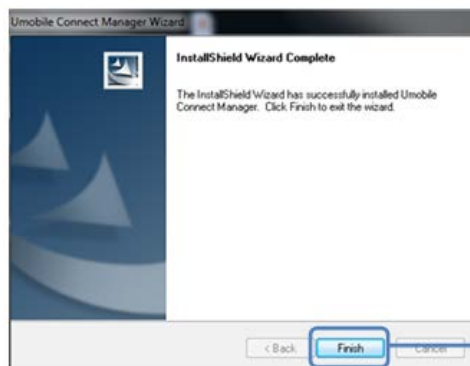

Step 5 Successful Connection

Step by step installation of the modem drivers and UMobile Connection Manager

Step 1

Click "Run AutoRun"

Step 2 Start to install once UMobile Connection Manager Wizard box appeared on your screen

Click "Next"

Step 3

Click "Next"

Step 4 Installation start

Step 5 Installation complete

Click "Finish"

Step 6 Your terminal will start to install the device driver software

Step 7 Once Installed, you can launch the application from the U Mobile Connection Manager Icon on your desktop.