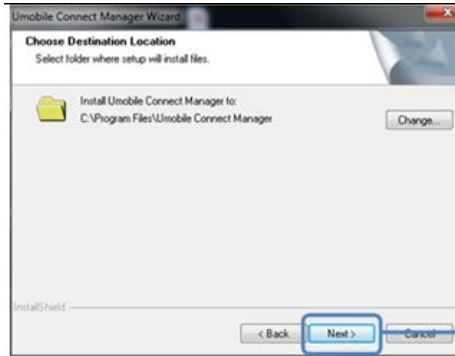

Step 4 Enable the WPS function of the client

A) Turn on the WiFi

Click "Umobile-XXXXX" under Wireless Network Connection

B) WPS Password

Click "Next"

Insert Password

C) The password

The password is displayed at the back of the device which known as "WiFi Key"

Step 5 Successful Connection

Step by step installation of the modem drivers and UMobile Connection Manager

Step 1

Click "Run AutoRun"

Step 2 Start to install once UMobile Connection Manager Wizard box appeared on your screen

Click "Next"

Step 3

Click "Next"

Step 4 Installation start

Step 5 Installation complete

Click "Finish"

Step 6 Your terminal will start to install the device driver software

Step 7 Once Installed, you can launch the application from the U Mobile Connection Manager Icon on your desktop.