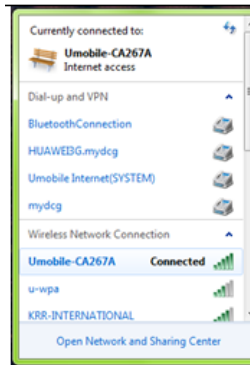

Step 5 Successful Connection

Step by step installation of the modem drivers and UMobile Connection Manager

Step 1