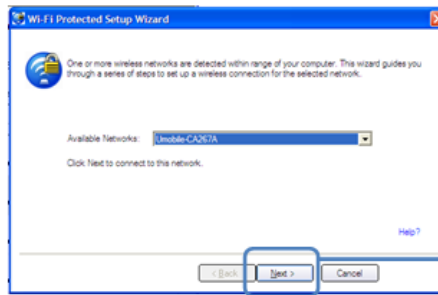

Step 4 3G Mobile Hotspot WebGUI Configuration Page appeared

Step 5

Step 6 Successful Connection

Check "Connect Internet" under the WAN

Step 7 Successful Connection

B) Connecting via Wifi

Step 1 After installation of the 21Mbps modem drivers and connection manager, you are able to connect via WiFi

Usage of WPS

Step 2 Launch the client device connected to your device

Step 3 Enable the WPS function of your device. Hold WPS button about 3 seconds to enable this function
*If the security mode of the device is OPEN or SHARE, the WPS function is useless

Step 4 Enable the WPS function of the client

A) Turn on the WiFi

Click "Umobile-XXXXX" under Wireless Network Connection

B) WPS Password

Click "Next"

Insert Password

C) The password

The password is displayed at the back of the device which known as "WiFi Key"