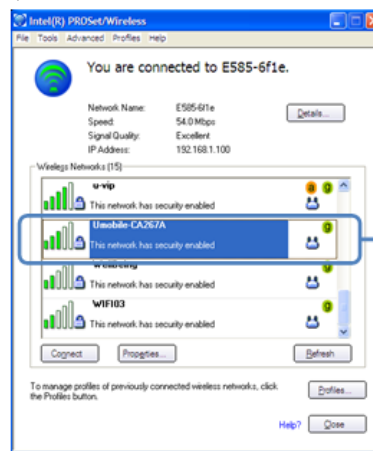

Usage of WPS

Step 2 Launch the client device connected to your device

Step 3 Enable the WPS function of your device. Hold WPS button about 3 seconds to enable this function
*If the security mode of the device is OPEN or SHARE, the WPS function is useless

Step 4 Enable the WPS function of the client

A) Turn on the WiFi