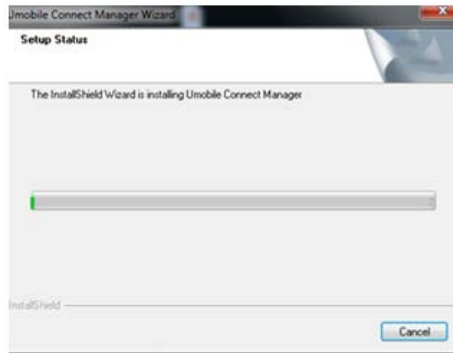

Step 4 Enable the WPS function of the client

A) Turn on the WiFi

Click "Umobile-XXXXX" under Wireless Network Connection

B) WPS Password

Click "Next"

Insert Password

C) The password

The password is displayed at the back of the device which known as "WiFi Key"

Step 5 Successful Connection

Step by step installation of the modem drivers and UMobile Connection Manager

Step 1

Click "Run AutoRun"

Step 2 Start to install once UMobile Connection Manager Wizard box appeared on your screen

Click "Next"

Step 3

Click "Next"

Step 4 Installation start

Step 5 Installation complete

Click "Finish"

Step 6 Your terminal will start to install the device driver software

Step 7 Once Installed, you can launch the application from the U Mobile Connection Manager Icon on your desktop.