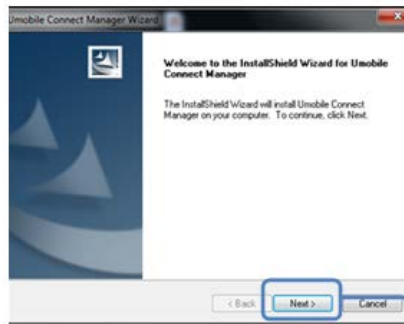

Step 4 Enable the WPS function of the client

A) Turn on the WiFi

Click "Umobile-XXXXX" under Wireless Network Connection

B) WPS Password

Click "Next"

Insert Password

C) The password

The password is displayed at the back of the device which known as "WiFi Key"

Step 5 Successful Connection

Step by step installation of the modem drivers and UMobile Connection Manager

Step 1

Click "Run AutoRun"

Step 2 Start to install once UMobile Connection Manager Wizard box appeared on your screen

Click "Next"

Step 3

Click "Next"

Step 4 Installation start

Step 5 Installation complete

Click "Finish"

Step 6 Your terminal will start to install the device driver software

Step 7 Once Installed, you can launch the application from the U Mobile Connection Manager Icon on your desktop.